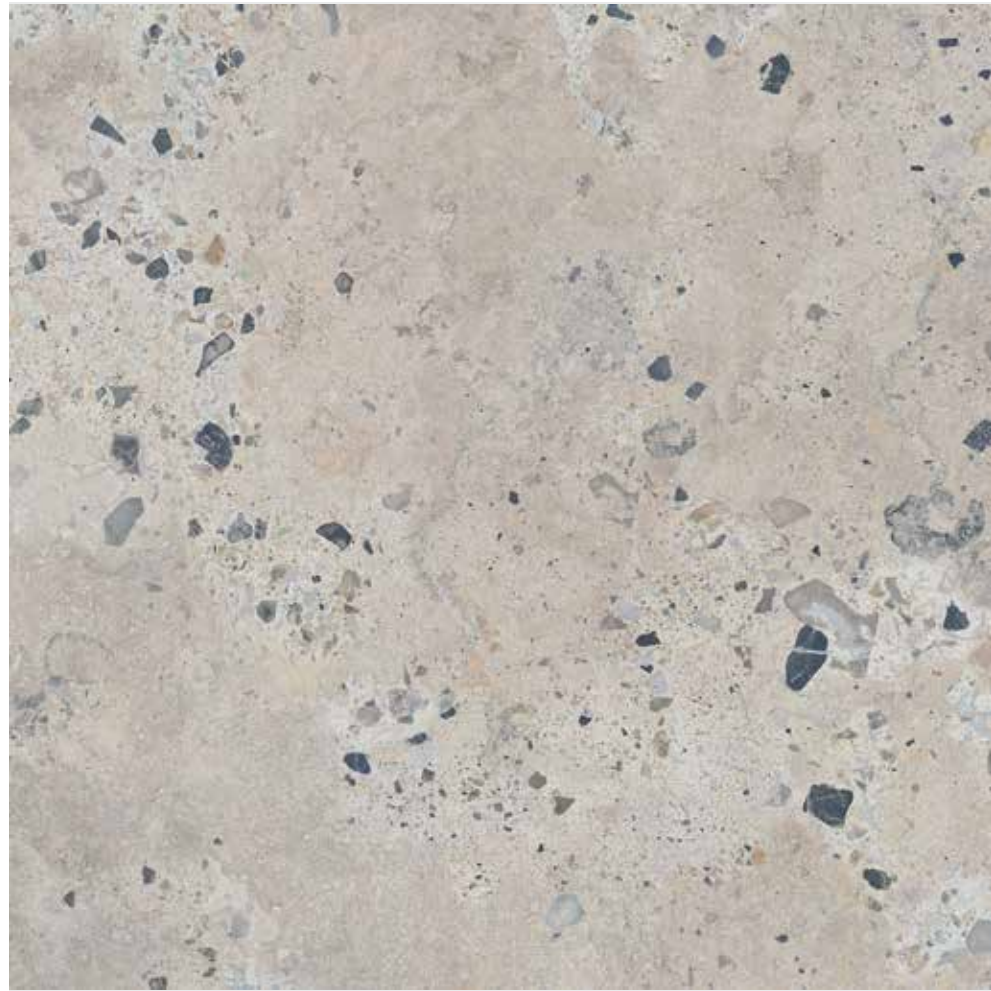

ARCHITEQ ROCK LIGHT GREY

matt
size: **119,8x119,8 cm**
thickness: **0,8 cm**